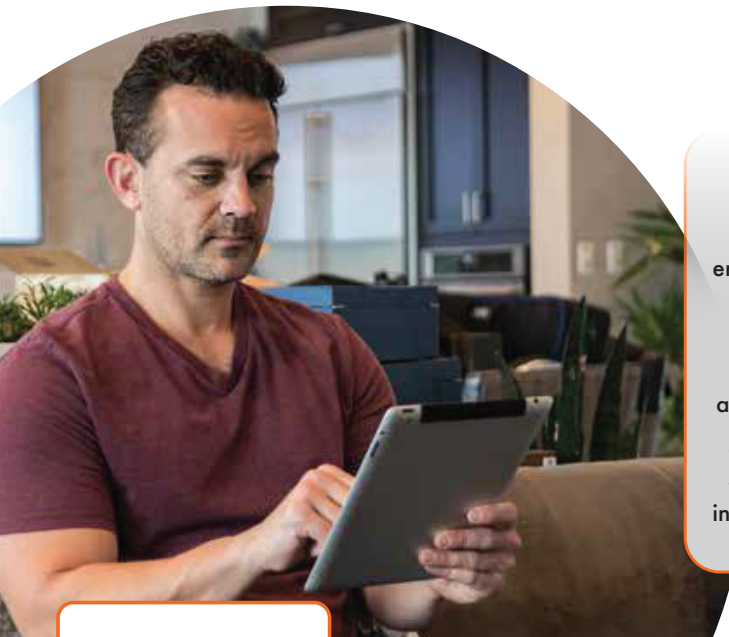

A Camect Go service plan enhances Camect with features that require the use of the internet, such as seamless secure remote access from anywhere, delivery of your alerts (via email, Android app notification, or Telegram instant message), backup of video to cloud storage, and integration with Alexa/Google devices.

Camect is reliable and private. Your video is stored locally, ensuring that your continuous video recording and analysis works even if the internet is down. Your privacy is protected because your video stays where you control it, and video is always encrypted in transit when you are viewing from outside your home or business.

Lobeco
FIRE + SECURITY

We make it work.

🇳🇱 Vliegveld 37 | 8560 Wevelgem | Tel.: +32 (0)56 78 20 20 | info@lobeco.be | www.lobeco.be

🇳🇱 Taco Scheltemastraat 5 | 2597 CP Den Haag | Tel.: +31 (0)70 - 314 314 3 | info@lobeco.nl | www.lobeco.nl